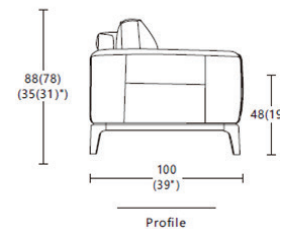

HAMBURG SOFA

3P2C - Width: 234 cm (92"), CBM: 1.23 m³

2P - Width: 174 cm (69"), CBM: 0.92 m³

CSL/R - Width: 234 cm (92"), Depth: 100 cm (39"), CBM: 1.25 m³

Height: 88 (78) cm (35 (31")), Depth: 100 cm (39"), Seat height: 48 (19")