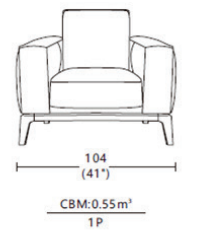

HAMBURG SOFA

3P2C - Width: 234 cm (92"), CBM: 1.23 m³

2P - Width: 174 cm (69"), CBM: 0.92 m³

CSL/R - Width: 234 cm (92"), Depth: 100 cm (39"), CBM: 1.25 m³

Height: 88 (78) cm (35 (31")), Depth: 100 cm (39"), Seat height: 48 (19")