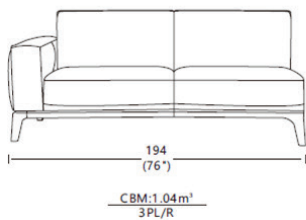

HAMBURG SOFA

3P2C - Width: 234 cm (92"), CBM: 1.23 m³

2P - Width: 174 cm (69"), CBM: 0.92 m³

CSL/R - Width: 234 cm (92"), Depth: 100 cm (39"), CBM: 1.25 m³

Height: 88 (78) cm (35 (31")), Depth: 100 cm (39"), Seat height: 48 (19")