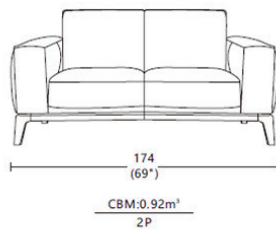

HAMBURG SOFA

3P2C - Width: 234 cm (92"), CBM: 1.23 m³

2P - Width: 174 cm (69"), CBM: 0.92 m³

CSL/R - Width: 234 cm (92"), Depth: 100 cm (39"), CBM: 1.25 m³

Height: 88 (78) cm (35 (31")), Depth: 100 cm (39"), Seat height: 48 (19")