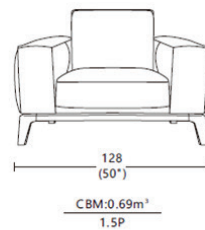

HAMBURG SOFA

3P2C - Width: 234 cm (92"), CBM: 1.23 m³

2P - Width: 174 cm (69"), CBM: 0.92 m³

CSL/R - Width: 234 cm (92"), Depth: 100 cm (39"), CBM: 1.25 m³

Height: 88 (78) cm (35 (31")), Depth: 100 cm (39"), Seat height: 48 (19")