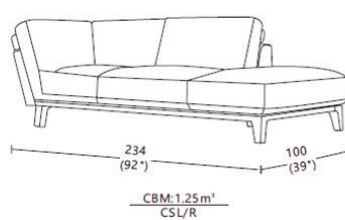

HAMBURG SOFA

3P2C - Width: 234 cm (92"), CBM: 1.23 m³

2P - Width: 174 cm (69"), CBM: 0.92 m³

CSL/R - Width: 234 cm (92"), Depth: 100 cm (39"), CBM: 1.25 m³

Height: 88 (78) cm (35 (31")), Depth: 100 cm (39"), Seat height: 48 (19")

TECHNICAL INFORMATION

CONSTRUCTION	Plywood and Solid wood
SEAT	No-sag spring
BACK REST	Elastic webbing
SEAT CUSHION	High resilient foam
BACK CUSHION	Dacron fibre
CUSHION REMOVABLE	Removable back cushion