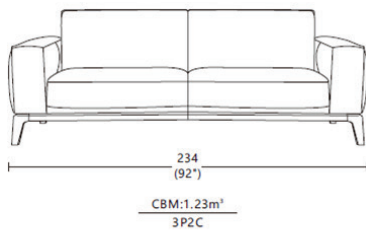

HAMBURG SOFA

3P2C - Width: 234 cm (92"), CBM: 1.23 m³

2P - Width: 174 cm (69"), CBM: 0.92 m³

CSL/R - Width: 234 cm (92"), Depth: 100 cm (39"), CBM: 1.25 m³

Height: 88 (78) cm (35 (31")), Depth: 100 cm (39"), Seat height: 48 (19")