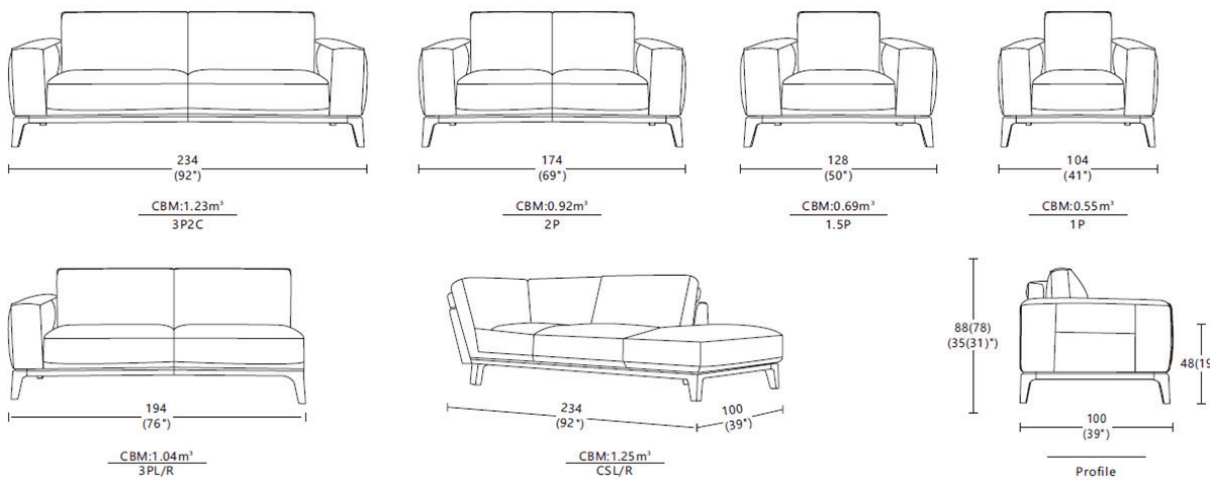

## HAMBURG SOFA

3P2C - Width: 234 cm (92"), CBM: 1.23 m<sup>3</sup>

2P - Width: 174 cm (69"), CBM: 0.92 m<sup>3</sup>

CSL/R - Width: 234 cm (92"), Depth: 100 cm (39"), CBM: 1.25 m<sup>3</sup>

Height: 88 (78) cm (35 (31")), Depth: 100 cm (39"), Seat height: 48 (19")

## TECHNICAL INFORMATION

|                   |                        |
|-------------------|------------------------|
| CONSTRUCTION      | Plywood and Solid wood |
| SEAT              | No-sag spring          |
| BACK REST         | Elastic webbing        |
| SEAT CUSHION      | High resilient foam    |
| BACK CUSHION      | Dacron fibre           |
| CUSHION REMOVABLE | Removable back cushion |