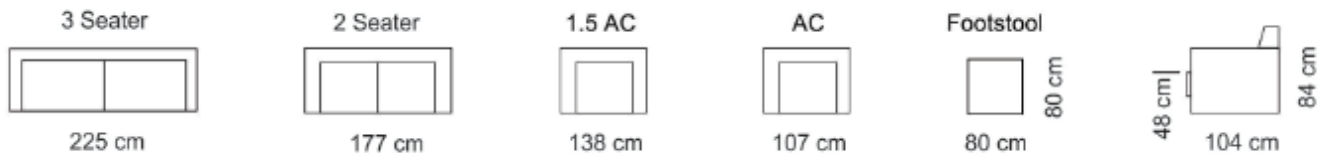

HANOVER SOFA

3 Seater – 225 cm

2 Seater – 177 cm

1.5 AC – 138 cm

AC – 107 cm

Footstool – 80 cm (Width), 48 cm (Height), 104 cm (Depth)

TECHNICAL INFORMATION

FRAME	Sustainably grown Kiln Dried Timbers and Structural Composites.
SEATS	Robust Elastic Webbing with High Resilience Foam cushioning.
BACKS	Robust Elastic Webbing, with 100% Polyester Fibre filled cushions.
FEET	Metal – 15cm