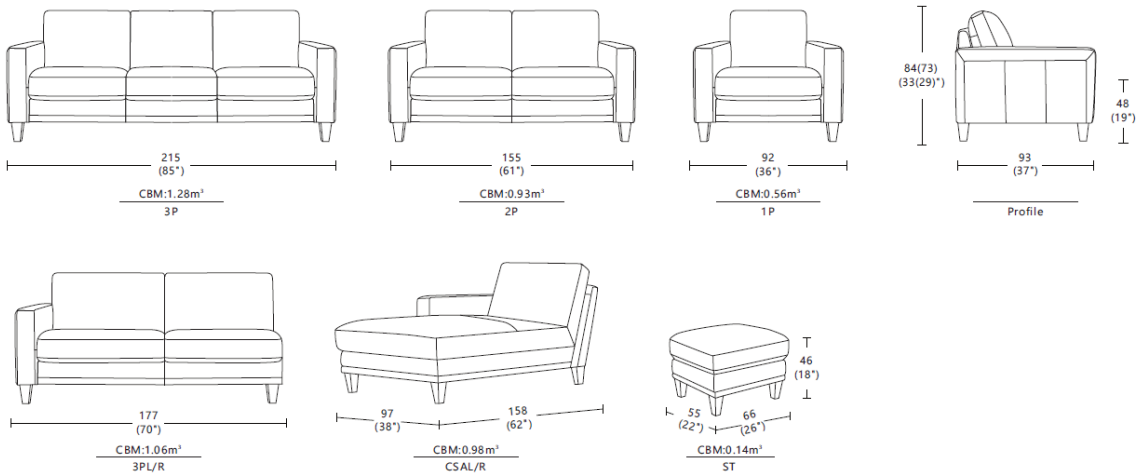

## LOFT SOFA

3P - Width: 215 cm (85"), CBM: 1.20 m<sup>3</sup>

3PL/R - Width: 177 cm (70"), CBM: 1.08 m<sup>3</sup>

CSL/R - Width: 97 cm (38"), Length: 158 cm (62"), CBM: 0.82 m<sup>3</sup>

Profile - Height: 84 (79) cm (33 (29)"), Depth: 93 cm (37"), Seat height: 48 cm (19")

## TECHNICAL INFORMATION

STRUCTURE: PLYWOOD AND SOLID WOOD  
 SEAT: No-sag spring  
 BACK REST: Elastic webbing  
 SOFA LEGS: Timber feet 13.4 cm

Made to Order in your choice of Leather or Fabric, to offer you a huge range of décor options that compliments your Interiors and Lifestyle.